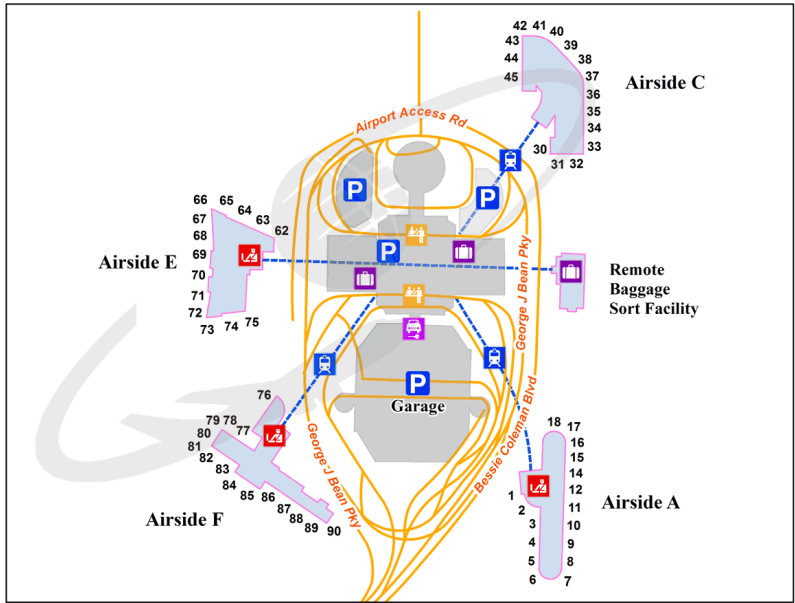

Tampa International Airport (TPA) - Overview

Legend	
	Ticketing
	Baggage Claim
	Security
	Information
	Taxi Rank
	Bus
	Train
	Car Rentals
	Parking
	Road
	Train