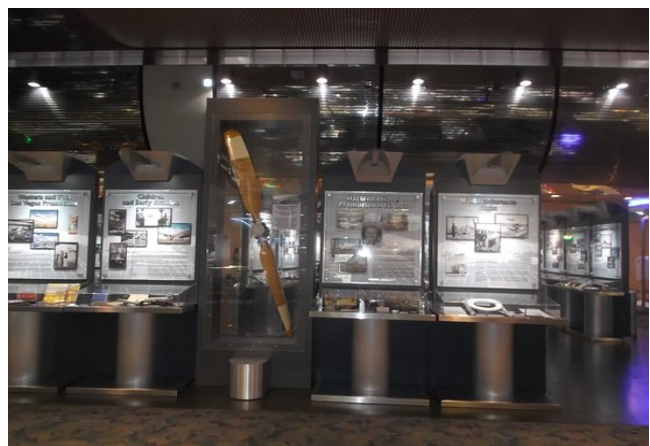

McCarran International Airport is located at 5757 Wayne Newton Blvd, Las Vegas, NV 89119.

There are two main terminals at LAS and 5 concourses. Frontier Airlines ticket counters and baggage carousels are both located in Terminal 3. Flights operate out of concourse D, gates D16-D20.

For more information on McCarran International Airport visit <https://www.mccarran.com/>

Interesting Things About LAS:

- **Pet Relief Areas** - Furry travelers have three private restrooms available at the airport. One is located in Terminal 1 Baggage Claim, the second one is located in Terminal 1 ticketing near door 13, and the last one is located in Terminal 3 outside of security in level 0.
- **Aviation Museum:** McCarran International Airport houses an aviation museum located in Terminal 1, level 2 above baggage claim. Covering approximately 3,000 square feet, exhibits detail the rich aviation history of Southern Nevada. Other exhibits are located in the gate areas, along the moving walkway to the C gates, and in the walkway between the B and C Concourses.
- **USO** - The United Service Organizations (USO) Welcome Center is a military-only lounge located in Terminal 1 and Terminal 3. The USO caters to troops and military family members transiting through LAS, providing a "home away from home" atmosphere.
- **Gaming:** If you're over 21, enjoy a few minutes at one of the slot machines located throughout the airport.